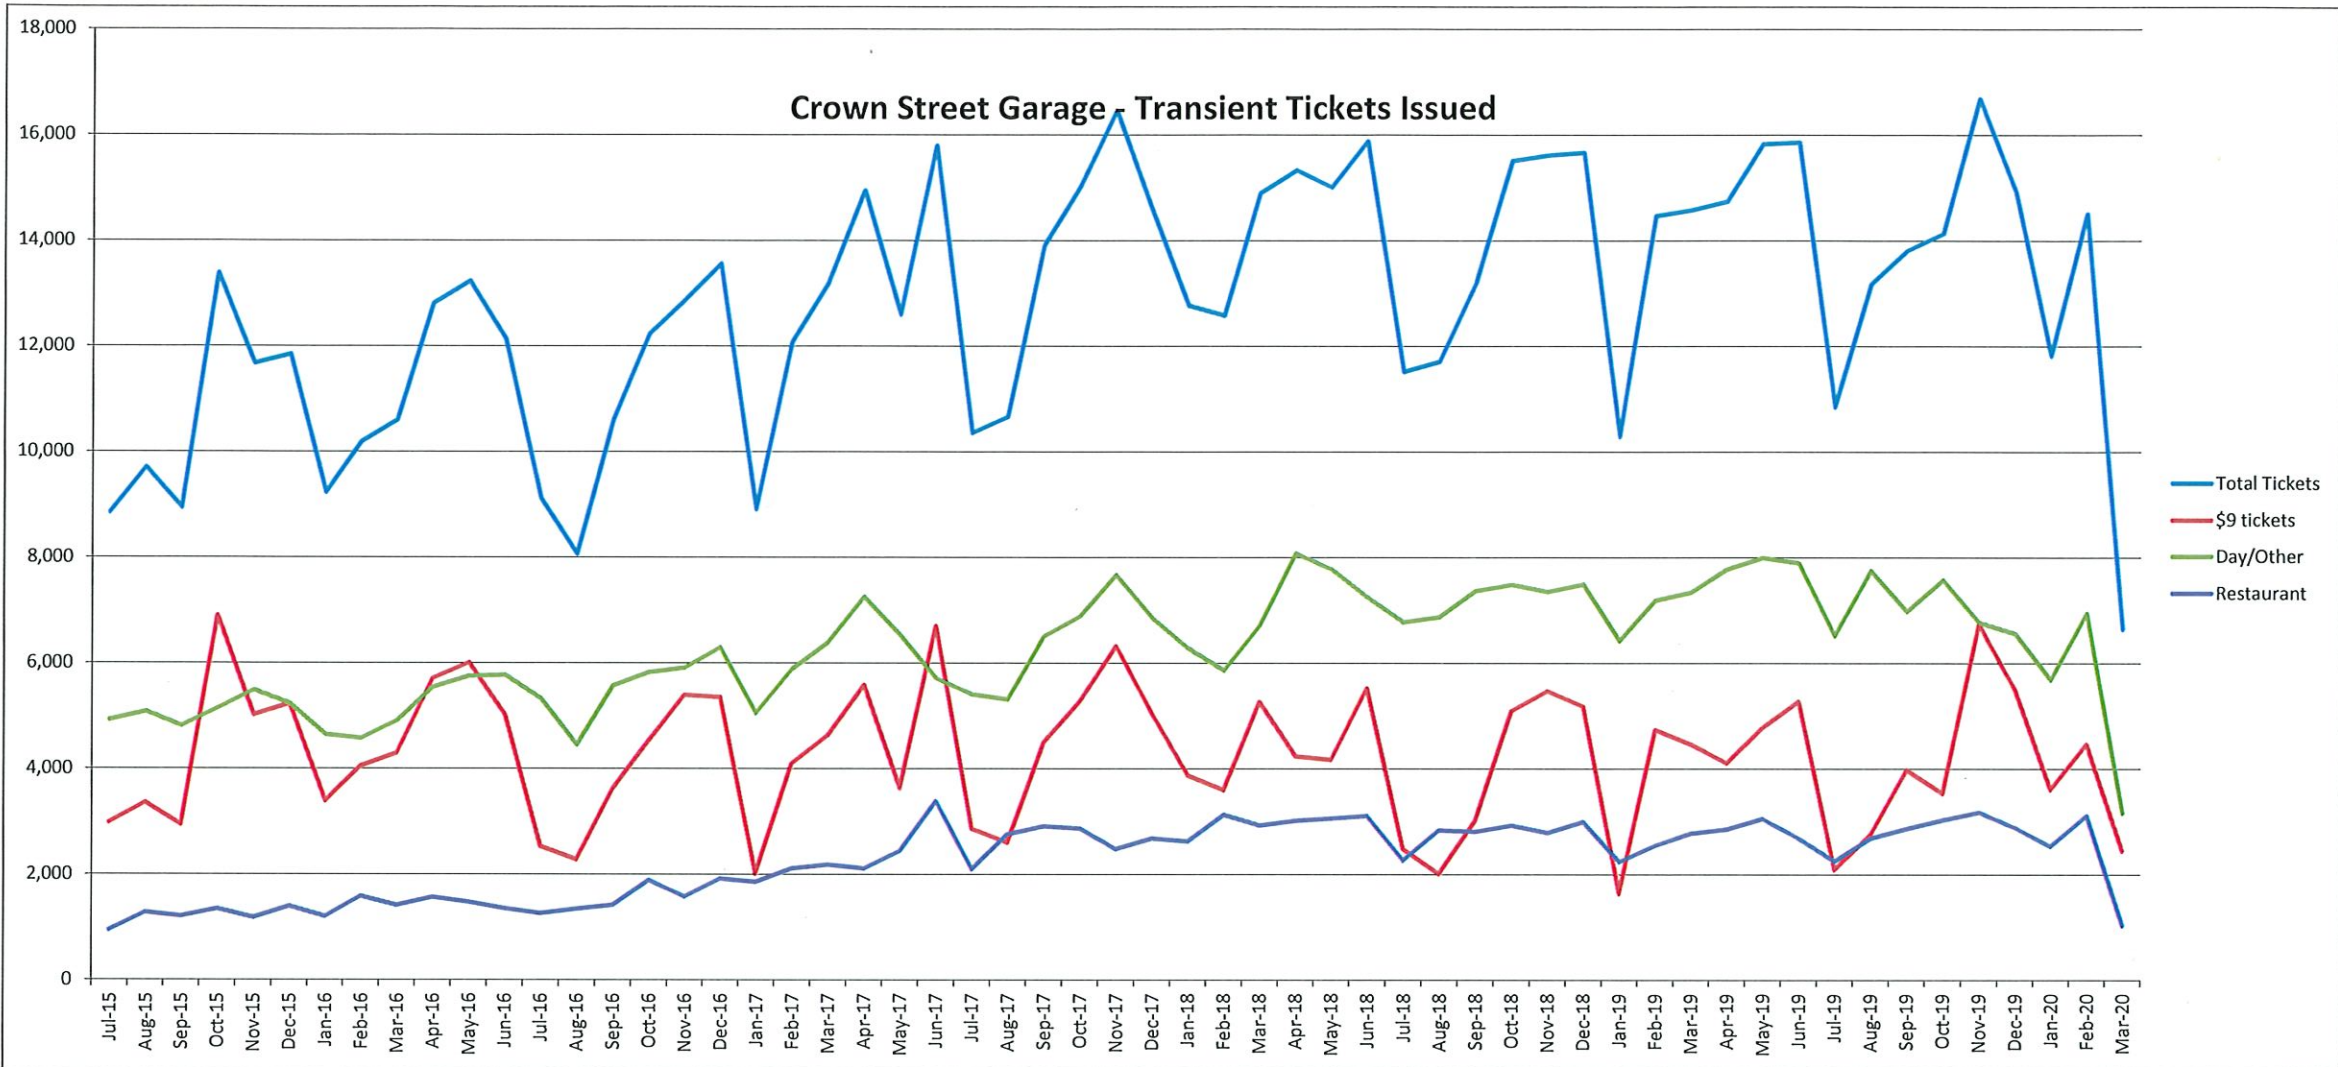

Crown Street Garage Transient Tickets Issued

Temple Street Garage - Transient Tickets Issued

Temple Medical Garage - Transient Tickets Issued