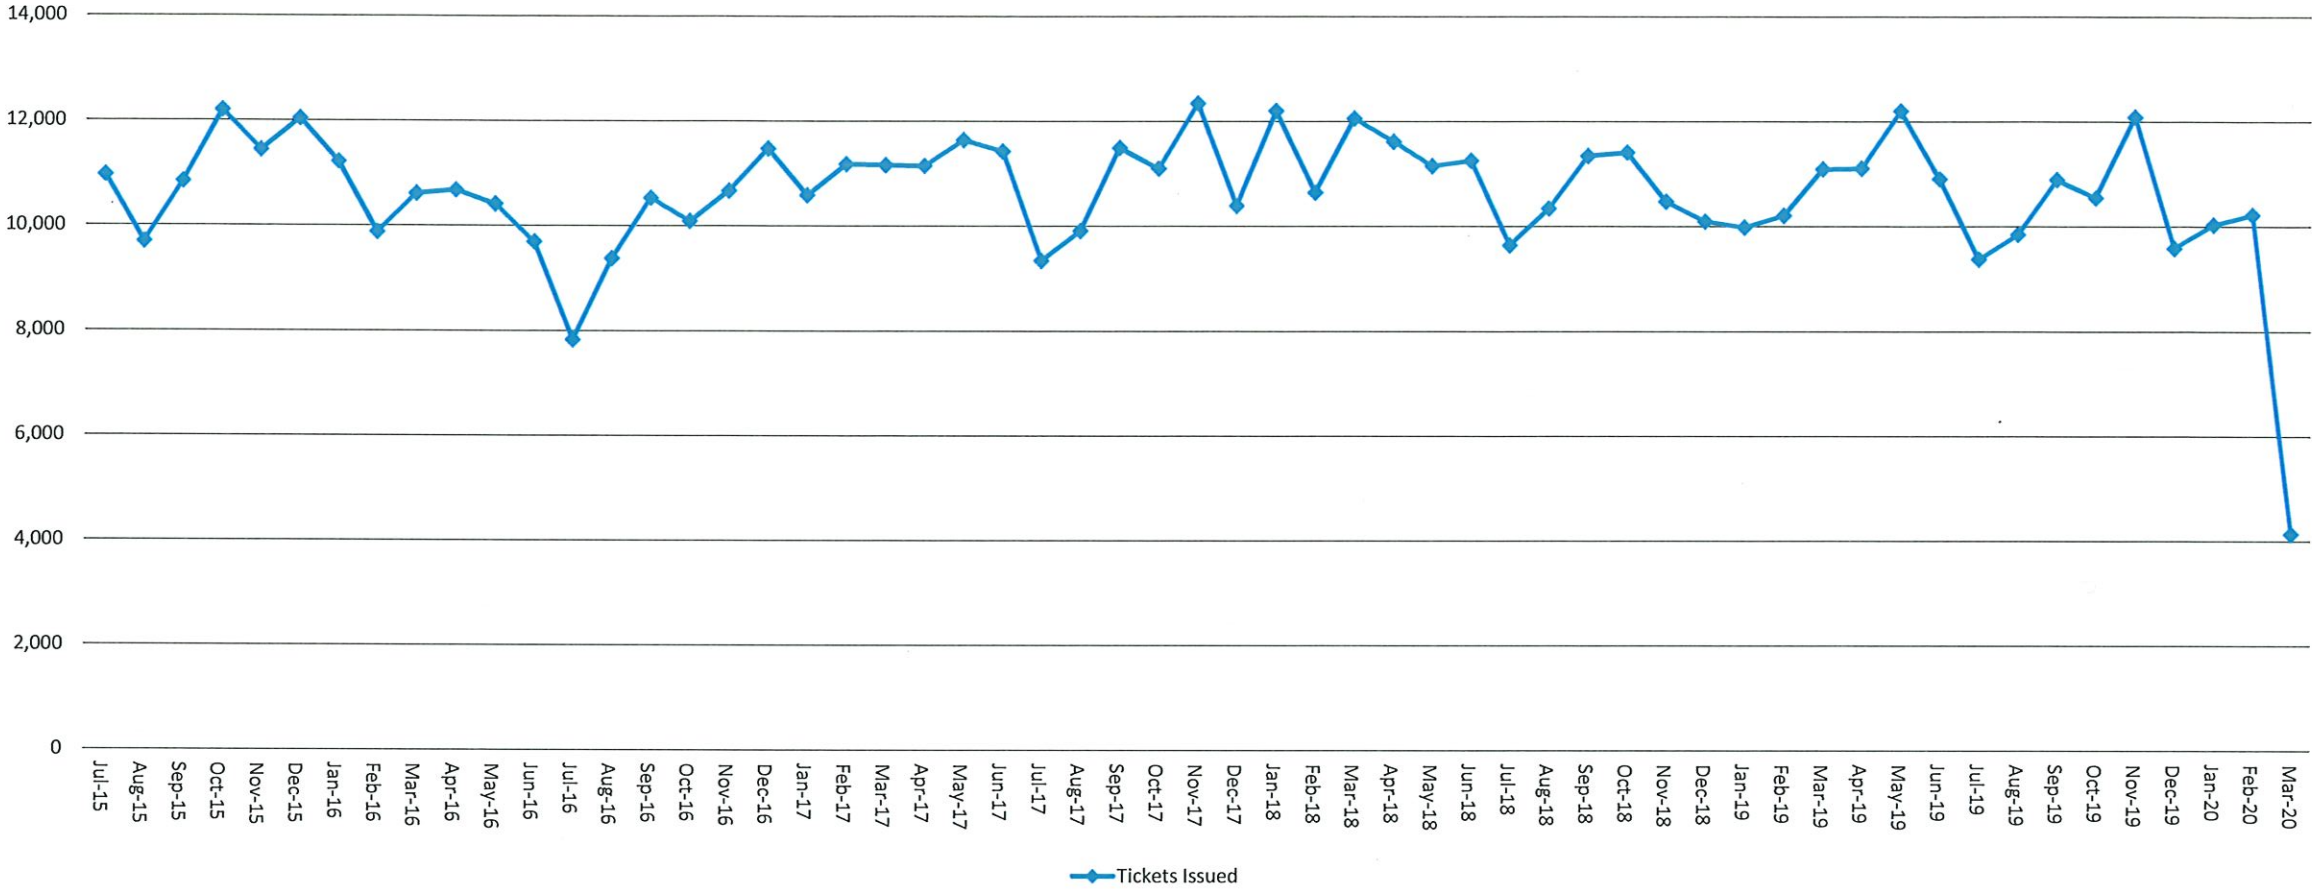

Crown Street Garage Transient Tickets Issued

Temple Street Garage - Transient Tickets Issued

Temple Medical Garage - Transient Tickets Issued