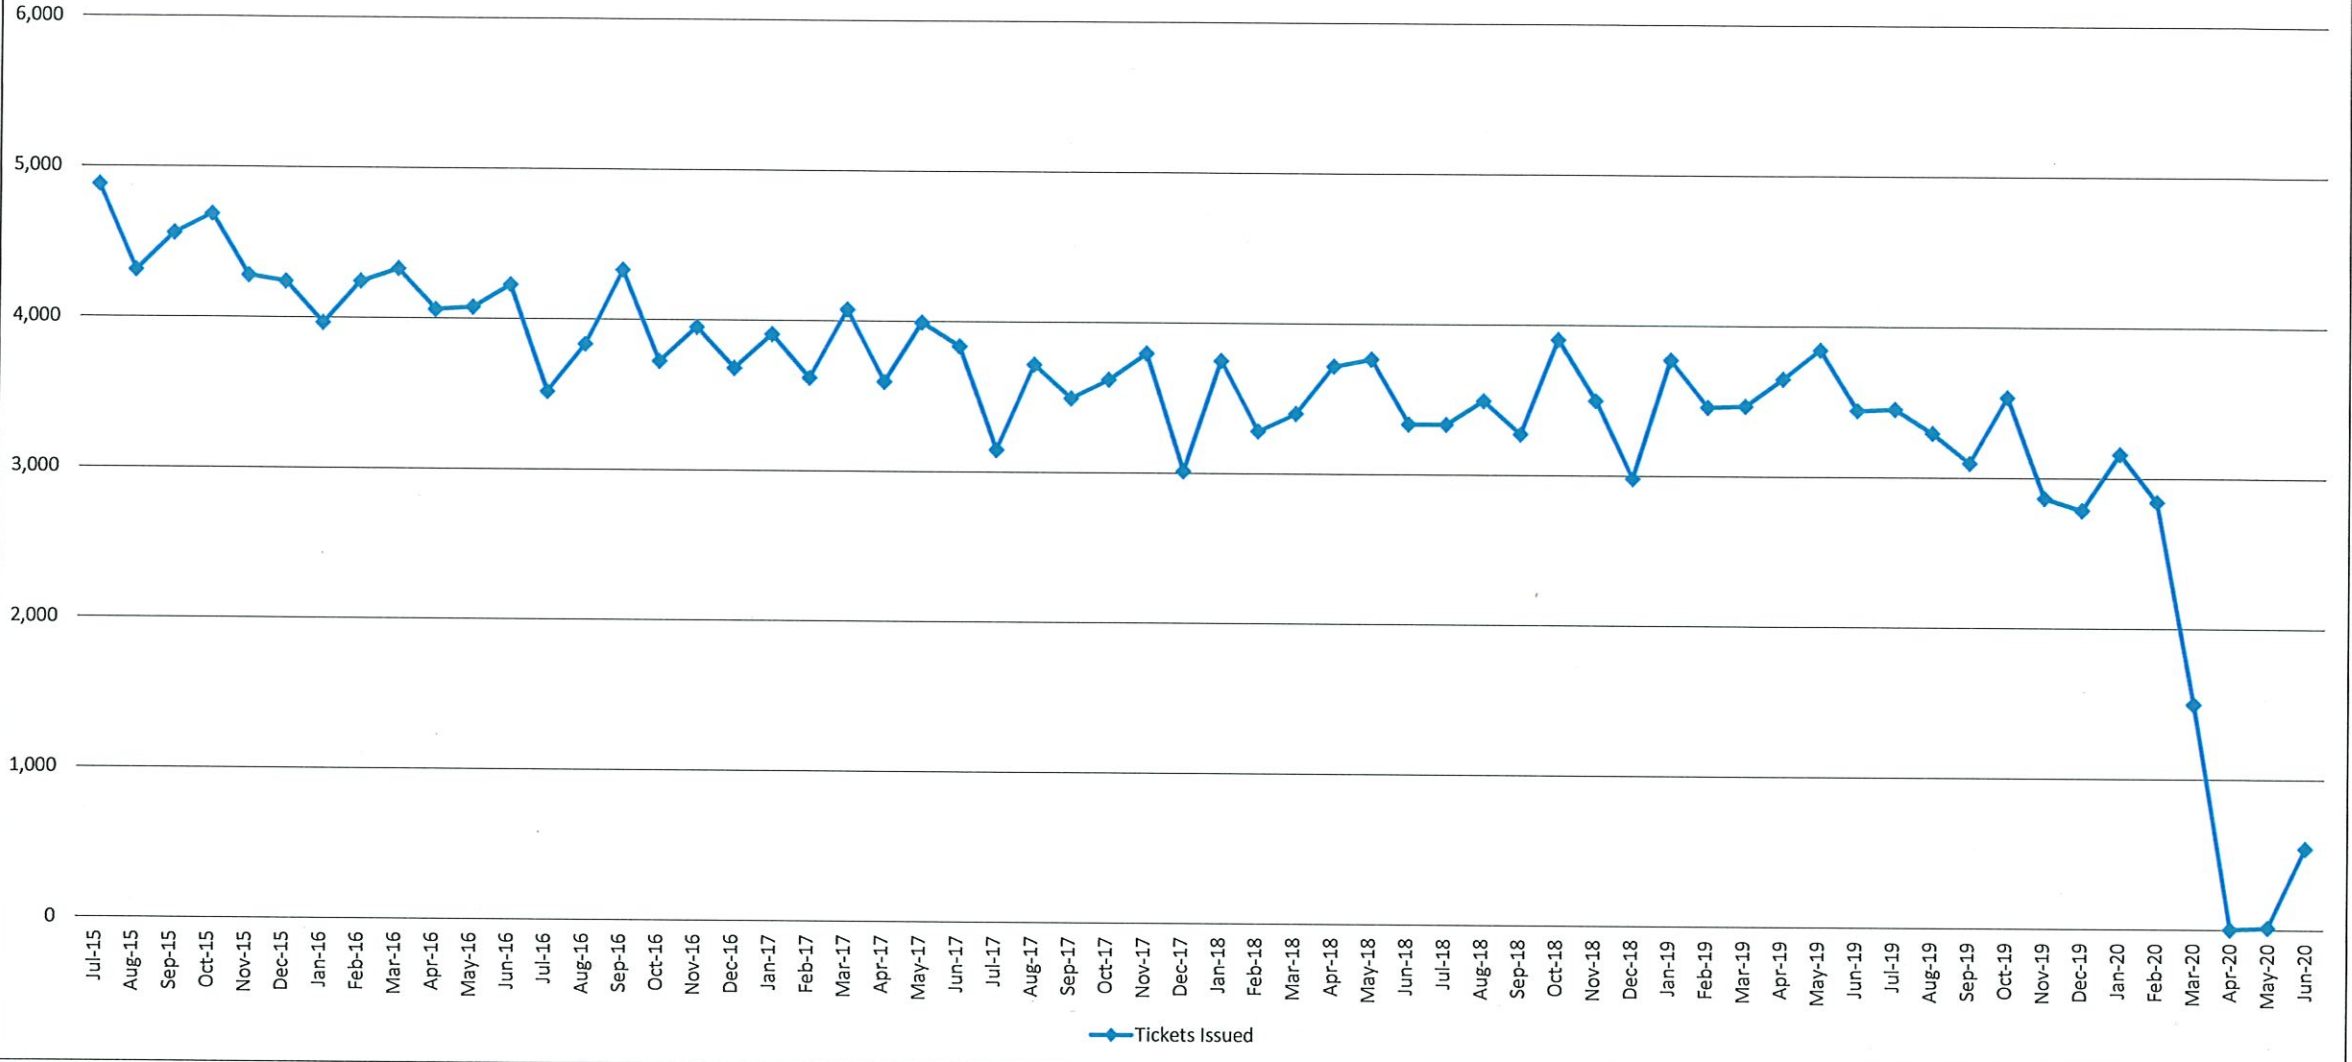

Crown Street Garage - Transient Tickets Issued

Temple Medical Garage - Transient Tickets Issued

Temple Street Garage - Transient Tickets Issued