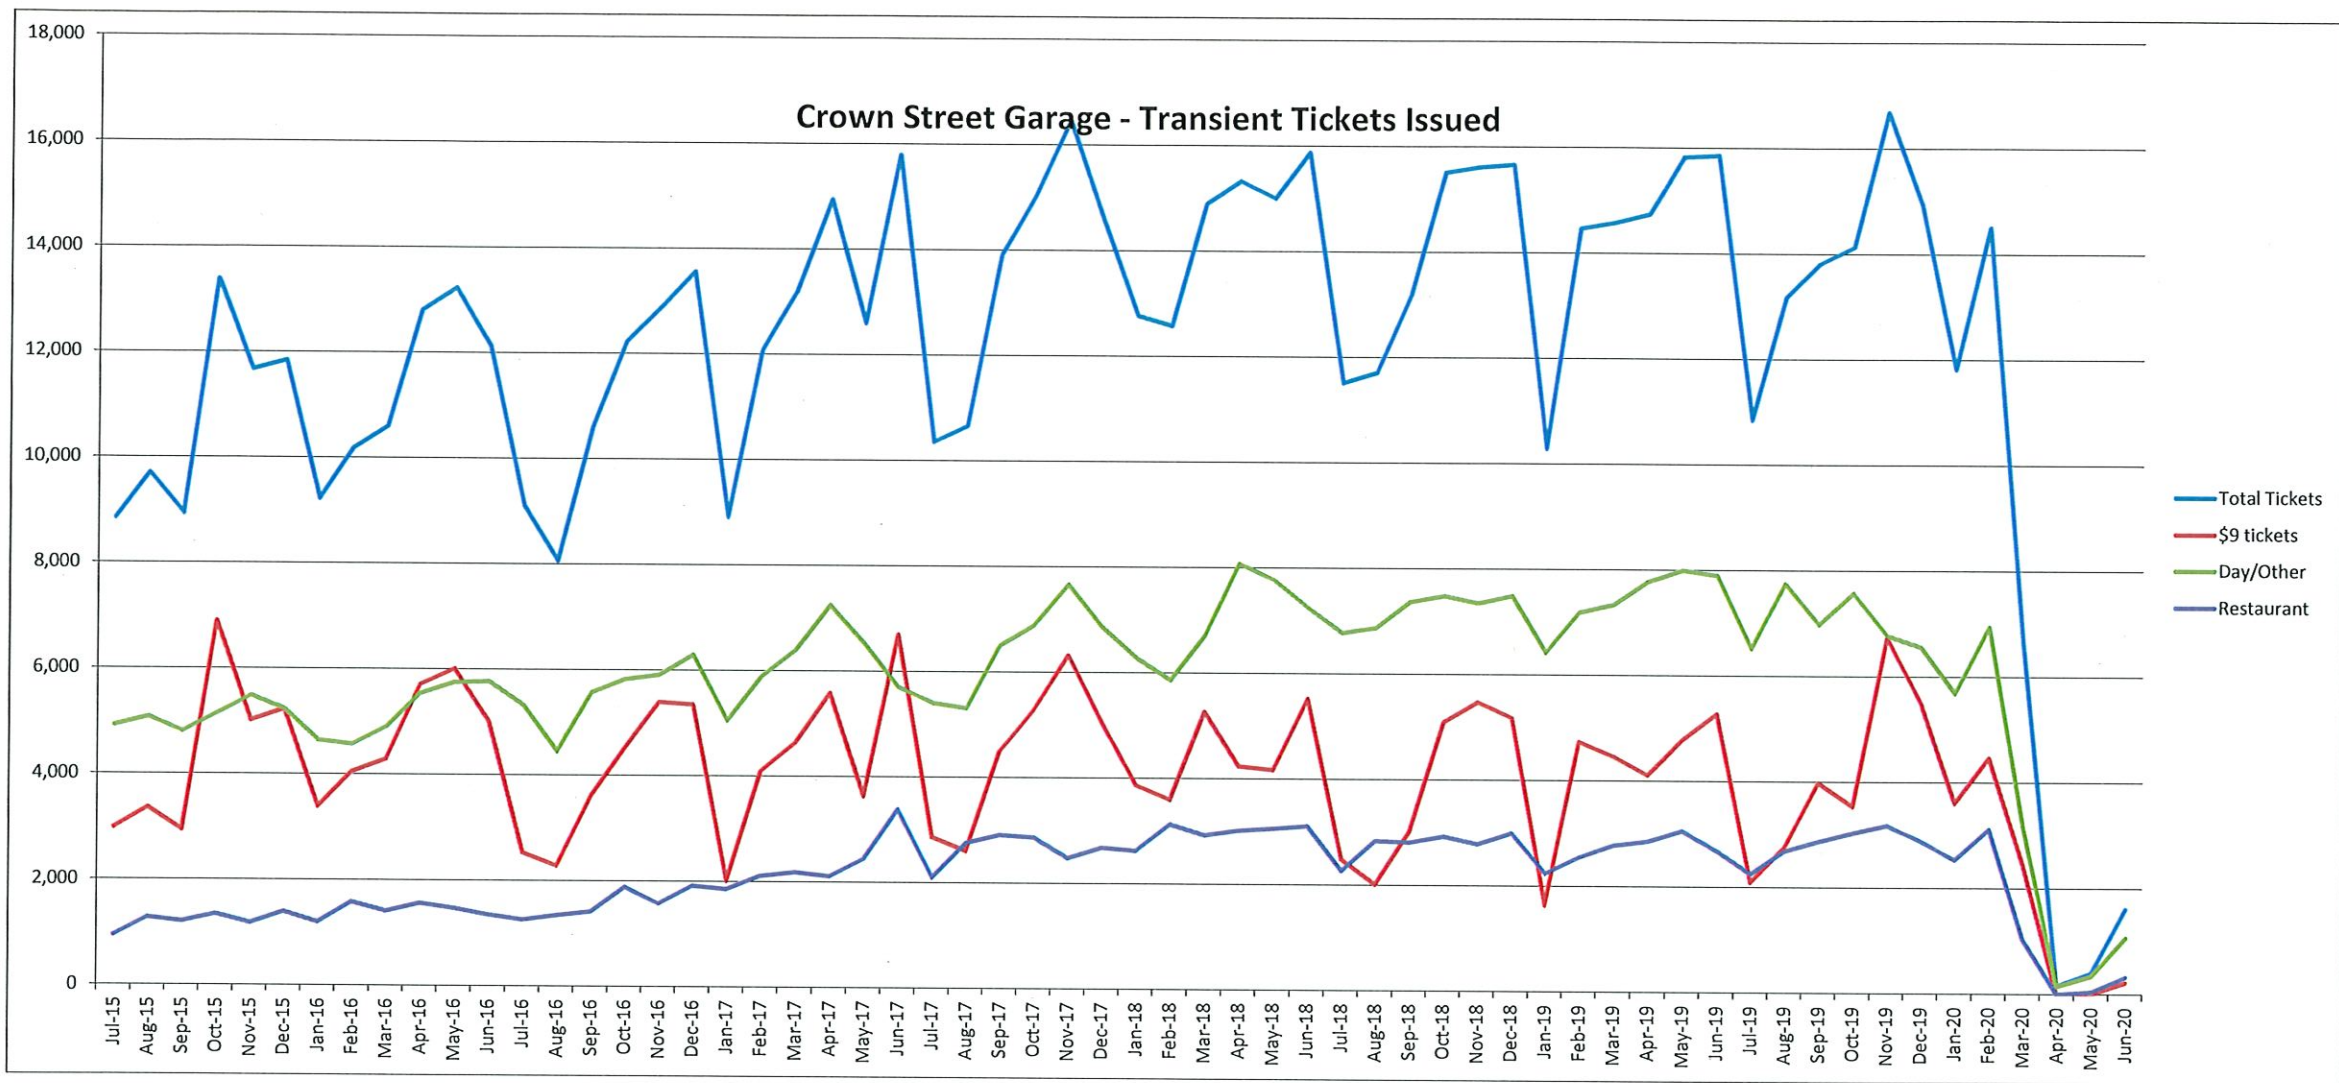

Crown Street Garage - Transient Tickets Issued

Temple Medical Garage - Transient Tickets Issued

Temple Street Garage - Transient Tickets Issued