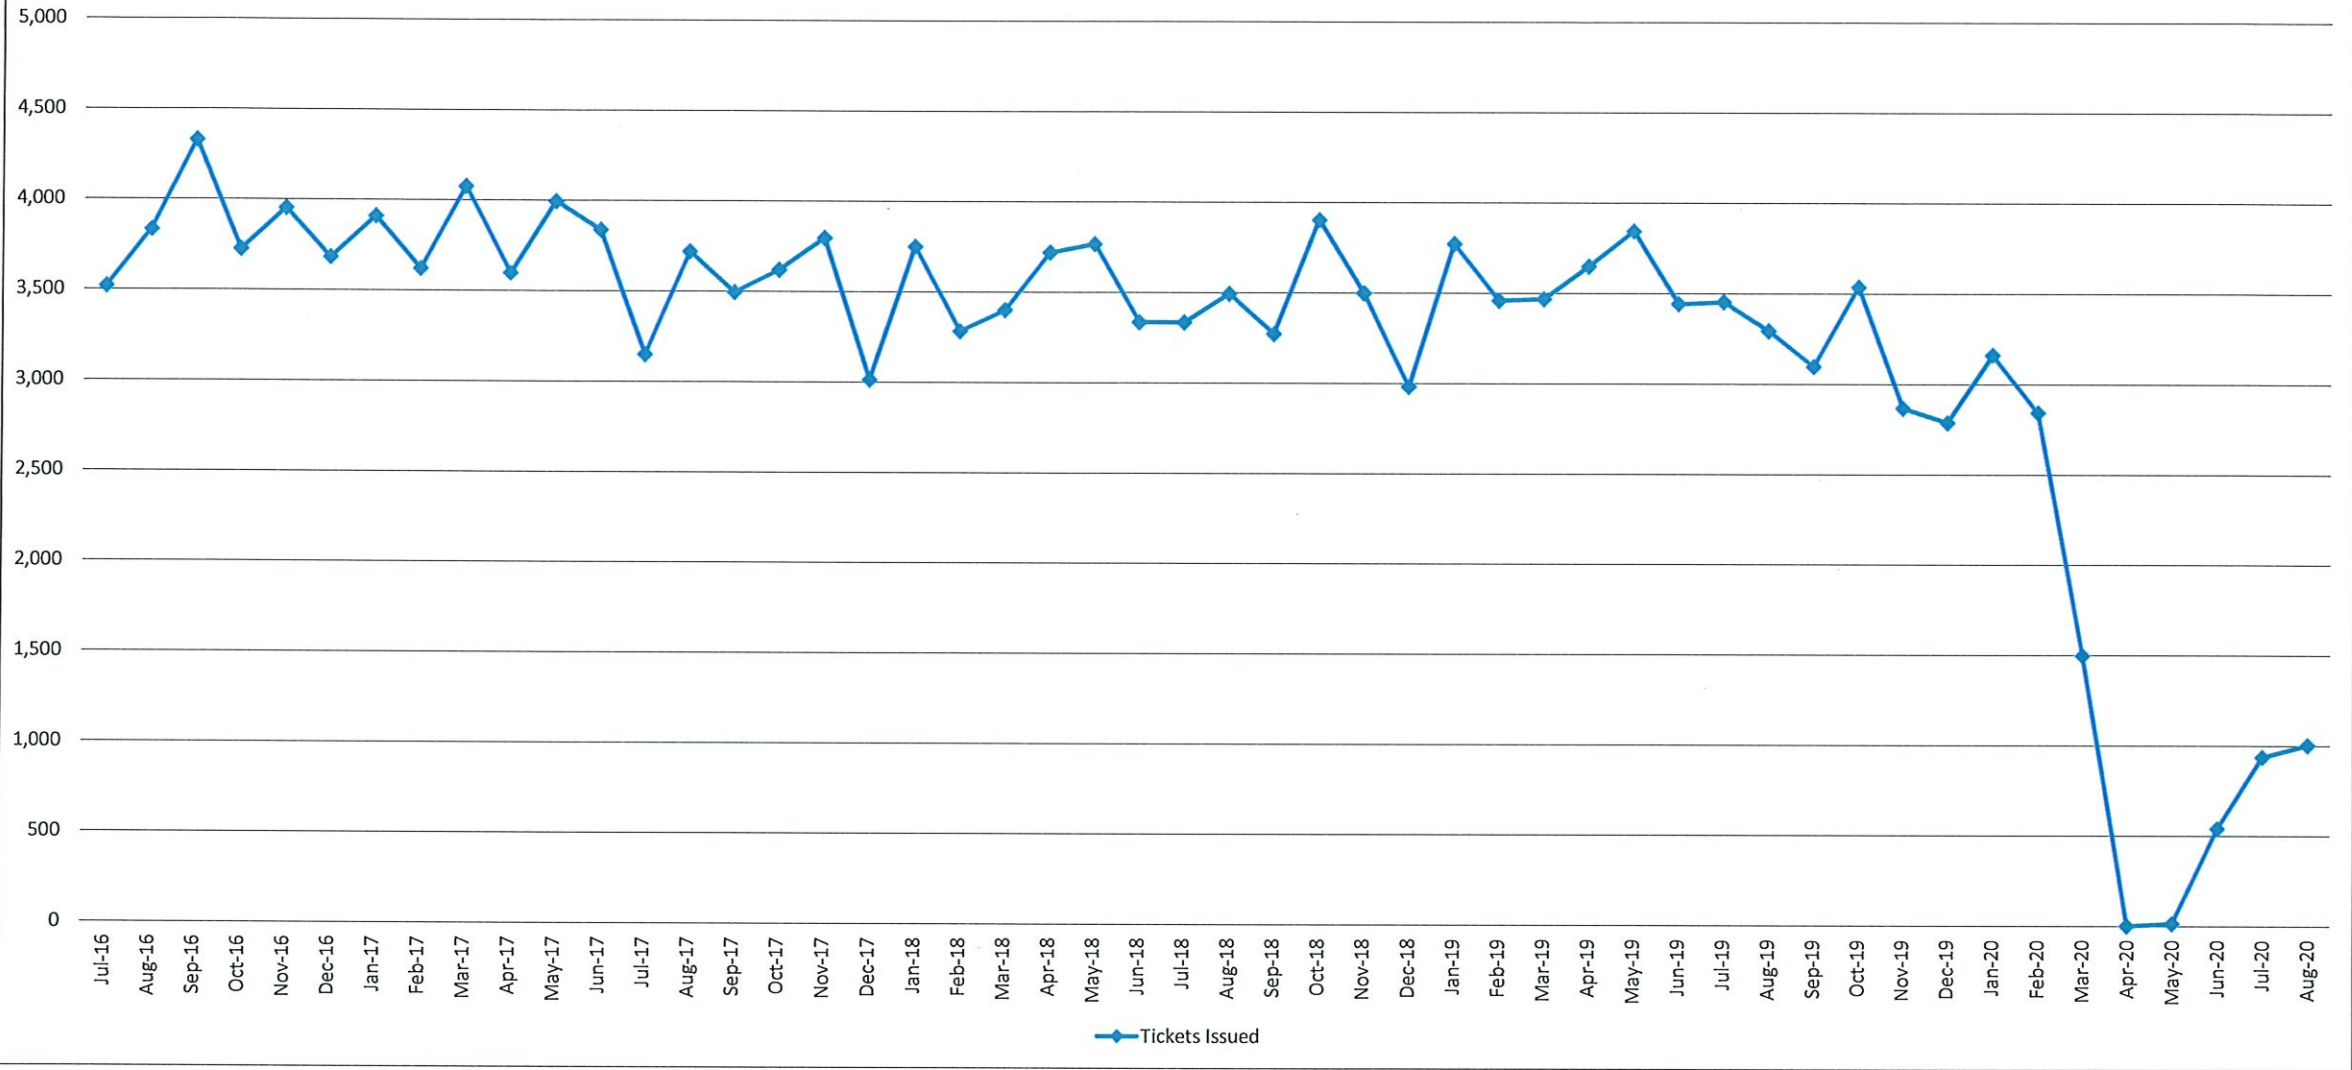

Temple Street Garage - Transient Tickets Issued

Temple Medical Garage - Transient Tickets Issued

Crown Street Garage - Transient Tickets Issued