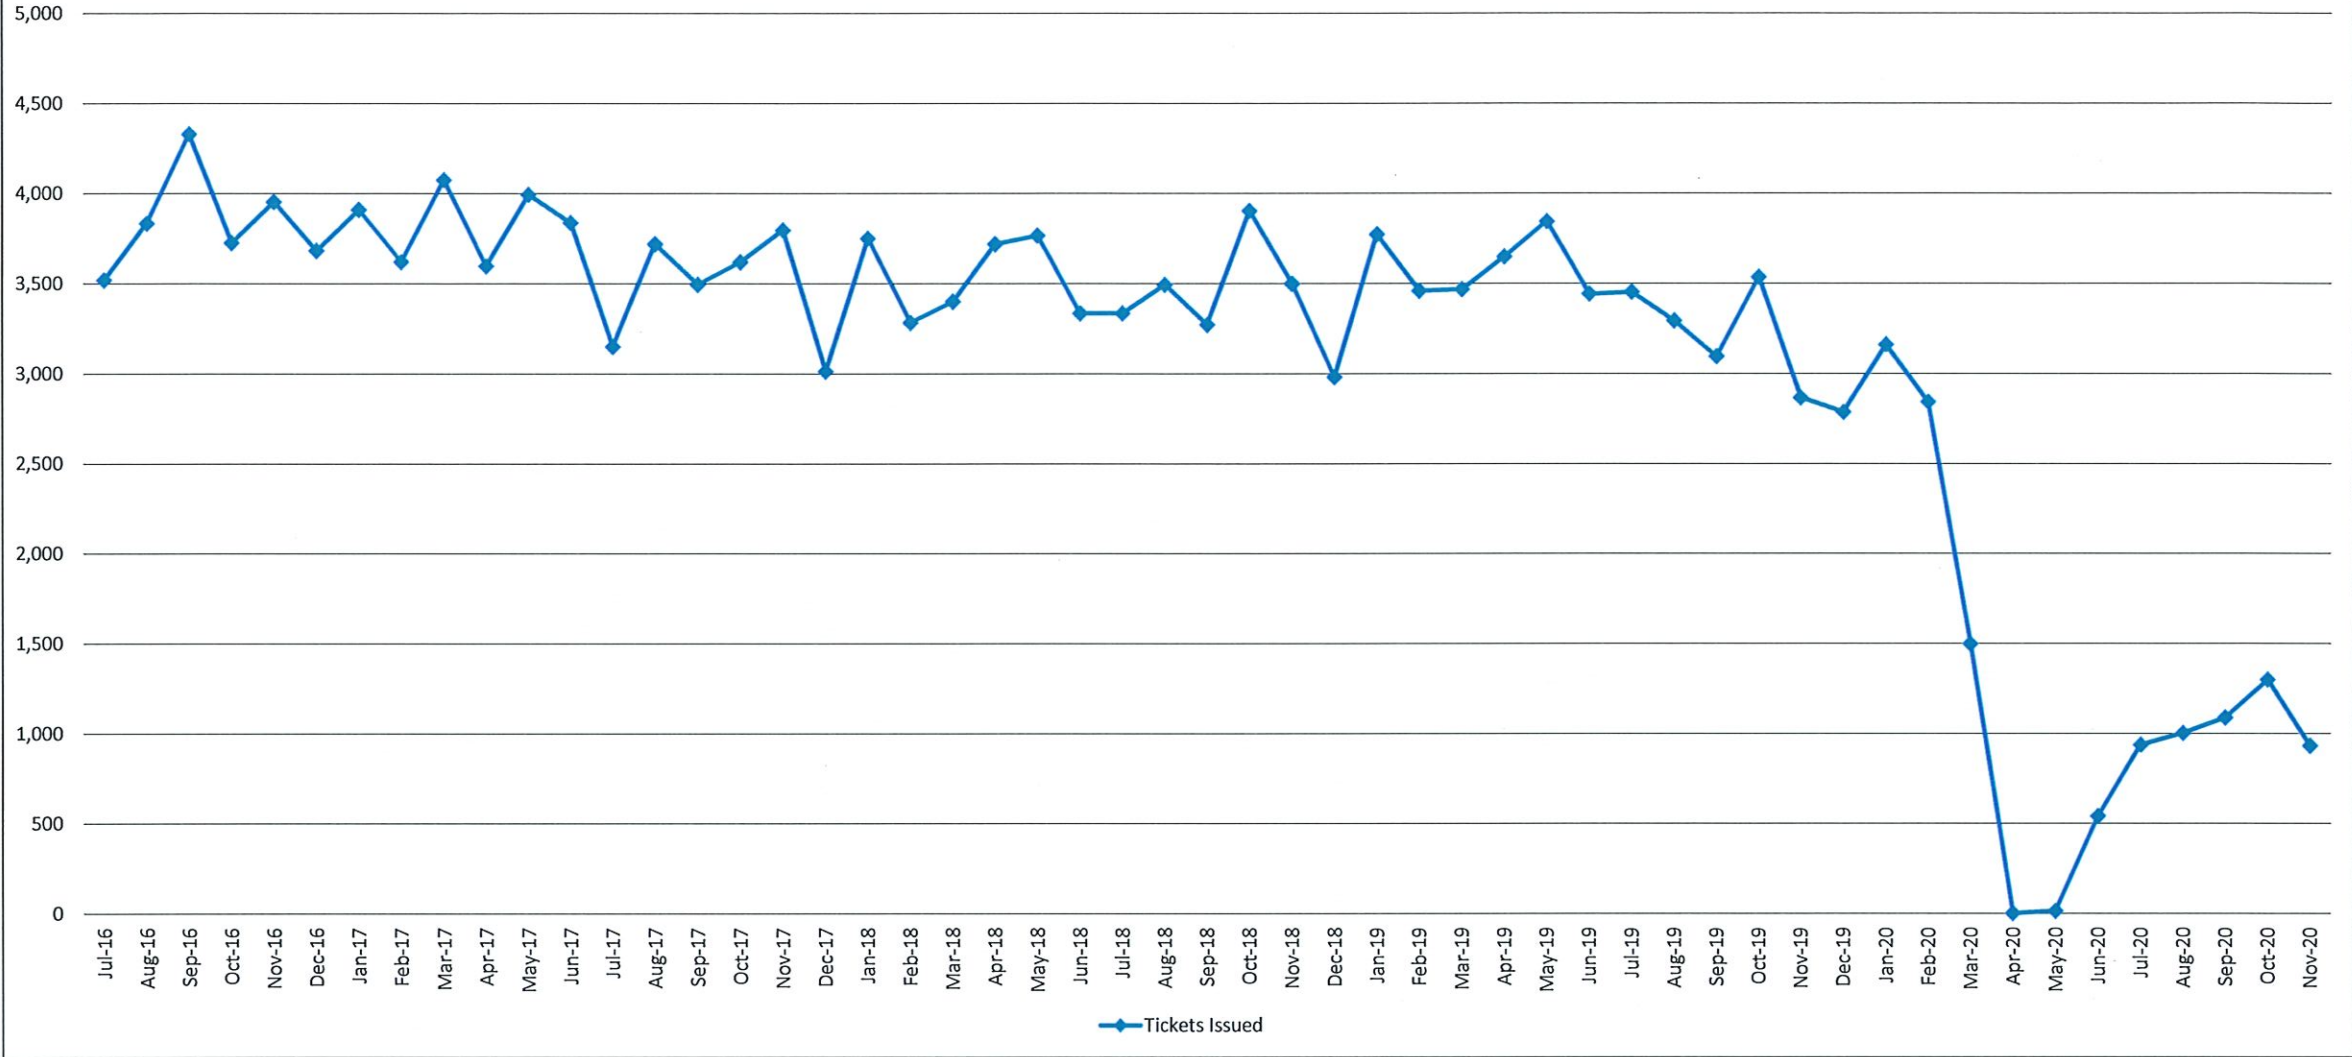

Crown Street Garage - Transient Tickets Issued

Temple Medical Garage - Transient Tickets Issued

Temple Street Garage - Transient Tickets Issued