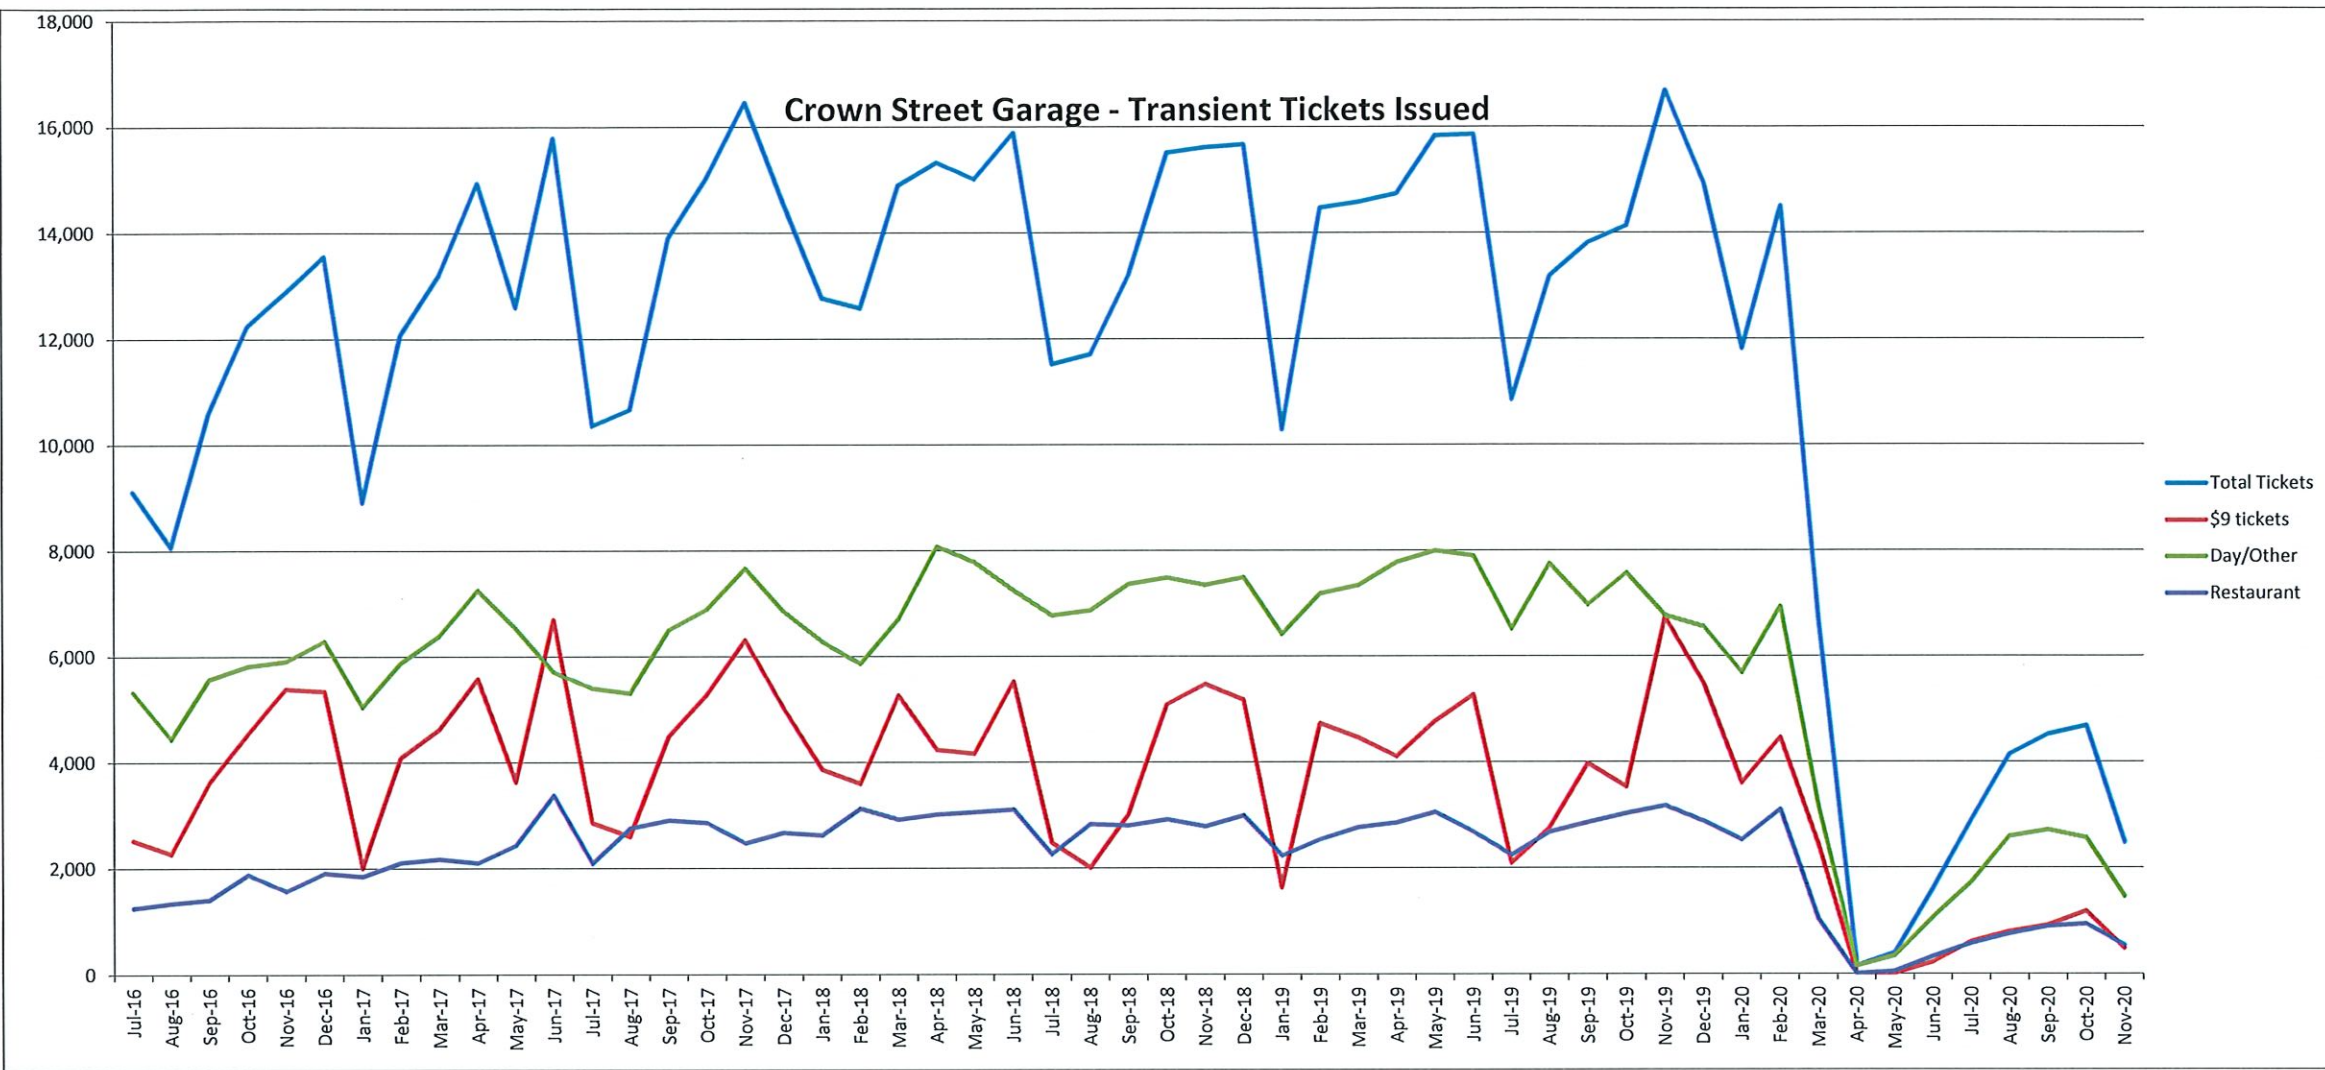

Crown Street Garage - Transient Tickets Issued

Temple Medical Garage - Transient Tickets Issued

Temple Street Garage - Transient Tickets Issued